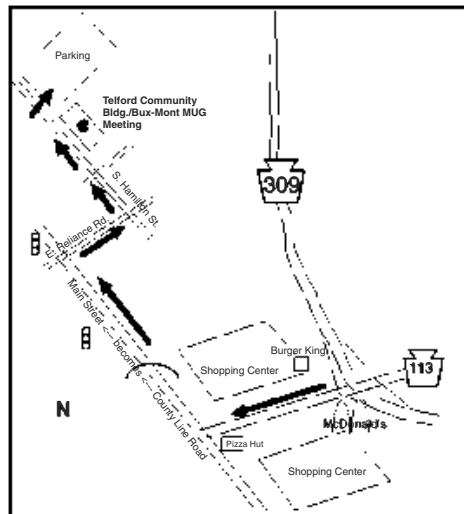

Directions:

PA309 to 309 By-Pass (becomes highway)
Exit at Souderton Exit (PA 113) and turn West (From south, turn left across median/From north, turn right)
Continue approx. 1/8 mi. to second light (County Line Rd.) and turn right.
Follow on County Line Rd (which becomes Main St.) under bridge and past first light.
Continue on Main St for approx. .5 mile
Turn right on E Reliance Rd and continue to S. Hamilton St.
Turn left on S. Hamilton and follow for about 200 feet to Bux-Mont MUG at Telford Community Center is on your right. Park in public lot on side of the Center.